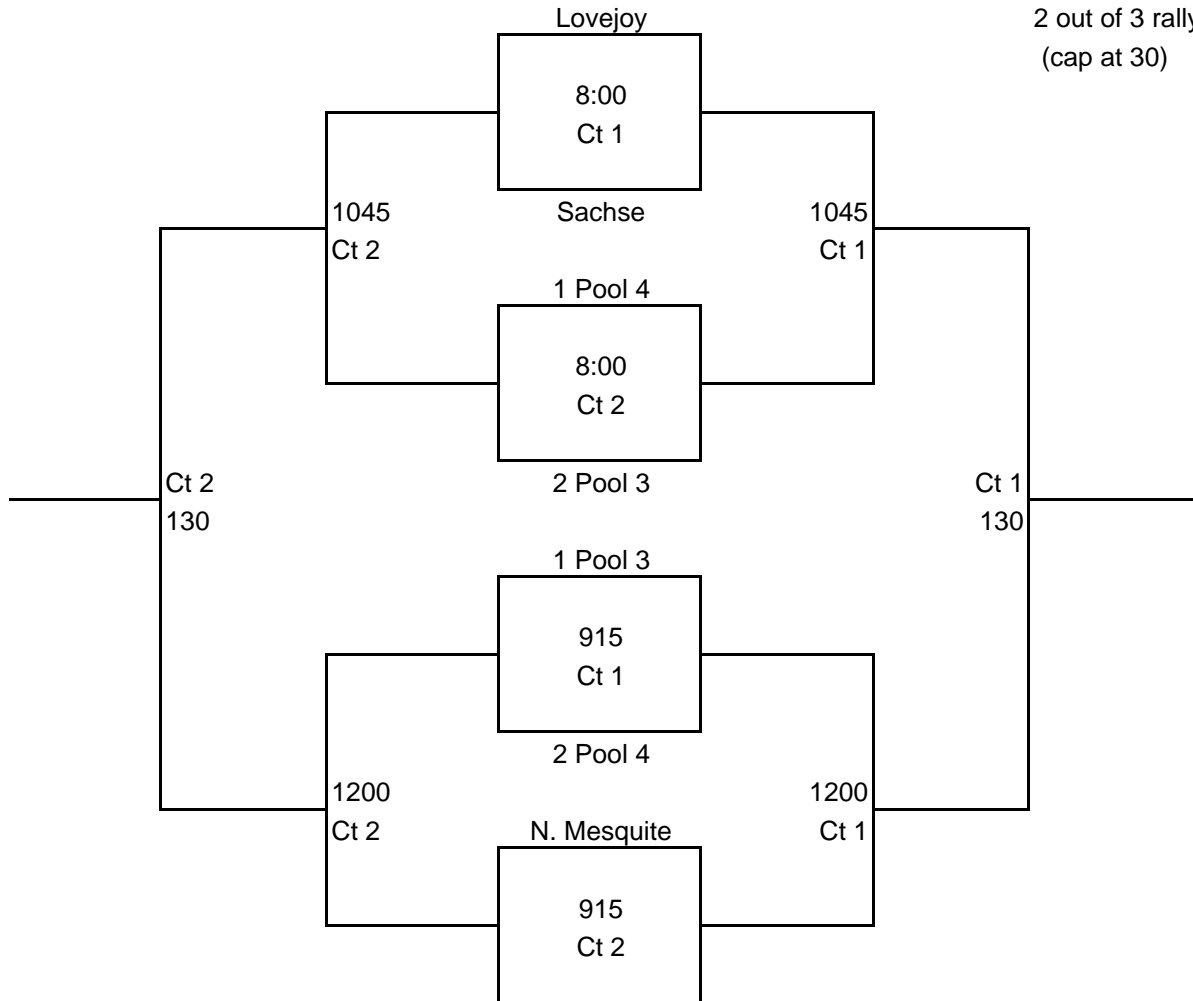

Pool 2 - Court 2 Garland HS	
1	Sachse
2	NFHS
3	North Mesquite
4	Nimitz
Time	Opponents
5:00 PM	1 vs 2
5:45 PM	3 vs 4
6:30 PM	3 vs 1
7:15 PM	4 vs 2
8:00 PM	1 vs 4
8:45 PM	2 vs 3

Pool 3 - Court 1 North Garland HS	
1	Rockwall HS
2	Mesquite
3	West Mesquite
4	North Garland
Time	Opponents
5:00 PM	1 vs 2
5:45 PM	3 vs 4
6:30 PM	3 vs 1
7:15 PM	4 vs 2
8:00 PM	1 vs 4
8:45 PM	2 vs 3

Pool 4 - Court 2 North Garland HS	
1	Rowlett HS
2	Denton Ryan
3	DROPPED OUT
4	Lakeview CHS
Time	Opponents
5:00 PM	1 vs 2
5:45 PM	3 vs 4
6:30 PM	3 vs 1
7:15 PM	4 vs 2
8:00 PM	1 vs 4
8:45 PM	2 vs 3

After the first 2 matches, each match will begin immediately following the previous.

2 games to 15 points rally scoring
Warm up is 3-5-5-2

Championship Bracket

Garland HS

Place finished in pool/pool number

S. Garland

Challenger Bracket

North Garland HS

Place finished in pool/pool number