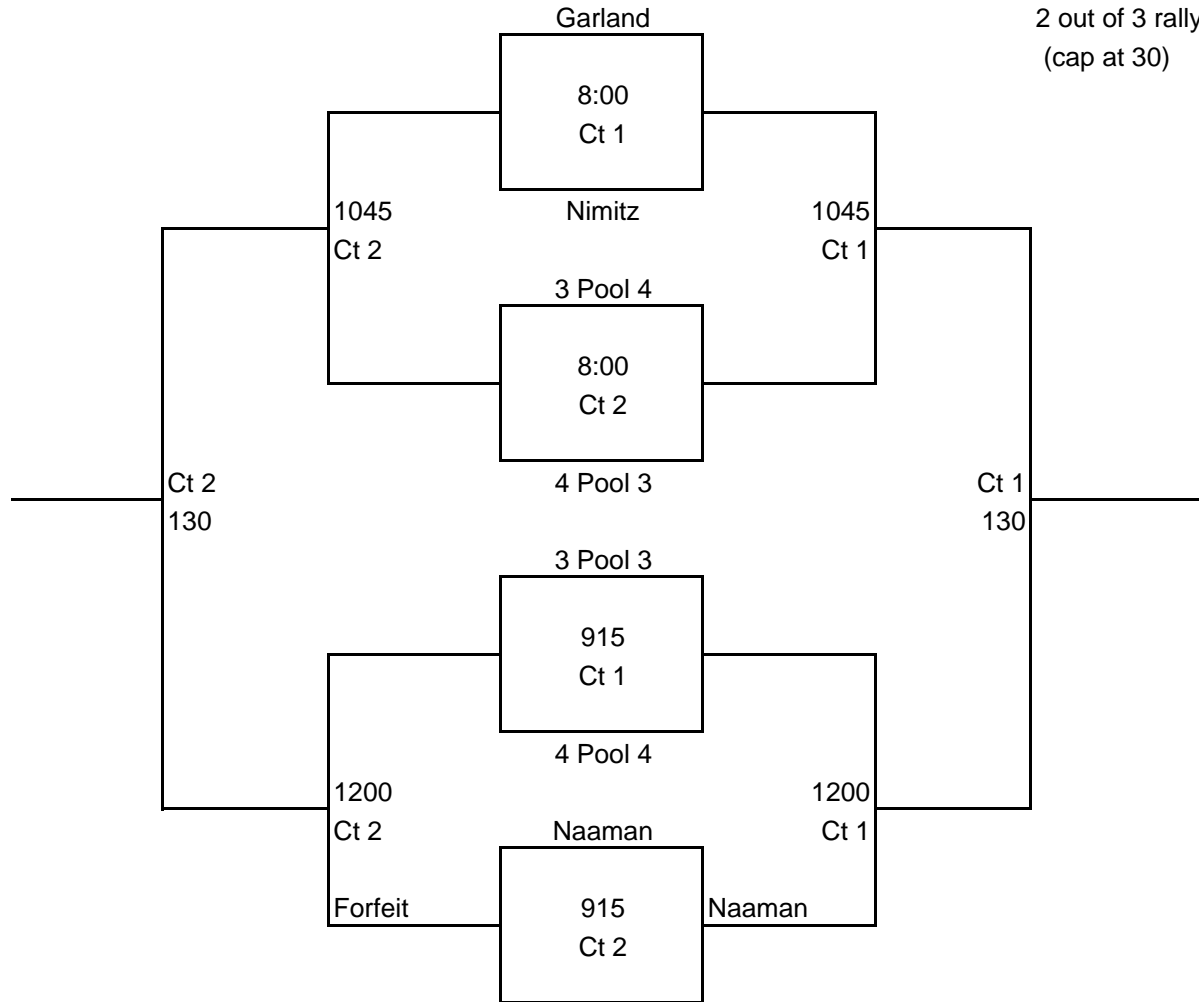

Pool 2 - Court 2 Garland HS	
1	Sachse
2	NFHS
3	North Mesquite
4	Nimitz
Time	Opponents
5:00 PM	1 vs 2
5:45 PM	3 vs 4
6:30 PM	3 vs 1
7:15 PM	4 vs 2
8:00 PM	1 vs 4
8:45 PM	2 vs 3

Pool 3 - Court 1 North Garland HS	
1	Rockwall HS
2	Mesquite
3	West Mesquite
4	North Garland
Time	Opponents
5:00 PM	1 vs 2
5:45 PM	3 vs 4
6:30 PM	3 vs 1
7:15 PM	4 vs 2
8:00 PM	1 vs 4
8:45 PM	2 vs 3

Pool 4 - Court 2 North Garland HS	
1	Rowlett HS
2	Denton Ryan
3	DROPPED OUT
4	Lakeview CHS
Time	Opponents
5:00 PM	1 vs 2
5:45 PM	3 vs 4
6:30 PM	3 vs 1
7:15 PM	4 vs 2
8:00 PM	1 vs 4
8:45 PM	2 vs 3

After the first 2 matches, each match will begin immediately following the previous.

2 games to 15 points rally scoring
Warm up is 3-5-5-2

Championship Bracket

Garland HS

Place finished in pool/pool number

S. Garland

Challenger Bracket

North Garland HS

Place finished in pool/pool number